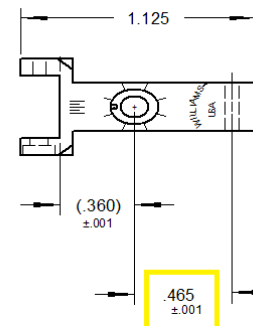

MANUFACTURED POST-2015

- Some MK-3s (measure hole distance)
- All MK-4s