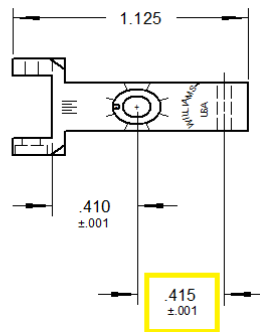

MANUFACTURED PRE-2015

- All MK-2s with adjustable rear sight
- Some MK-3s (measure hole distance)